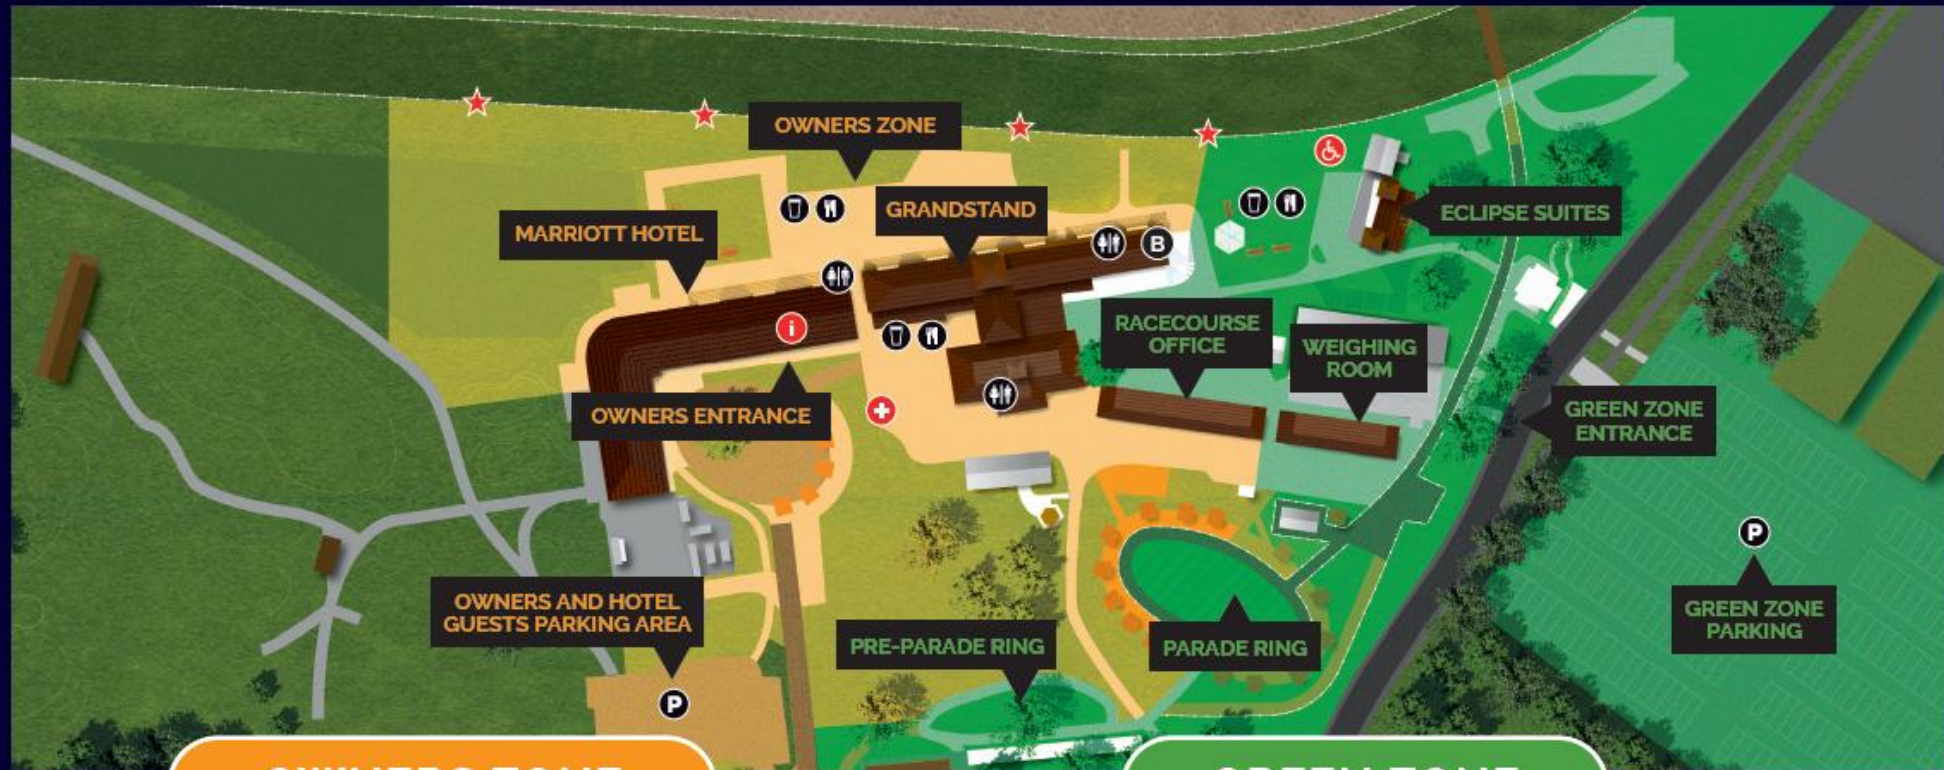

# FINDING YOUR WAY AROUND

We have separated the course into two coloured zones. These zones will include every facility you will need. **You will not be allowed to access other zones.**

## OWNERS ZONE

This zone is for Owners.

## GREEN ZONE

This zone is limited to participants in the sport.

[lingfieldpark.co.uk](http://lingfieldpark.co.uk)

Free wifi:

 [lingfieldpark](https://www.instagram.com/lingfieldpark)  [@LingfieldPark](https://twitter.com/LingfieldPark)  [LingfieldPark](https://www.facebook.com/LingfieldPark)

- KEY**
- |   |                             |   |           |   |                   |
|---|-----------------------------|---|-----------|---|-------------------|
|  | FIRST AID POINT             |  | CAR PARKS |  | WHEELCHAIR ACCESS |
|  | ACCESSIBLE VIEWING PLATFORM |  | FOOD      |  | BABY CHANGING     |
|  | ASSEMBLY POINTS             |  | DRINK     |  | PUBLIC LAVATORIES |
|  | EMERGENCY GATES             |  | BRASSERIE |   |                   |
|  | INFORMATION                 |   |           |   |                   |